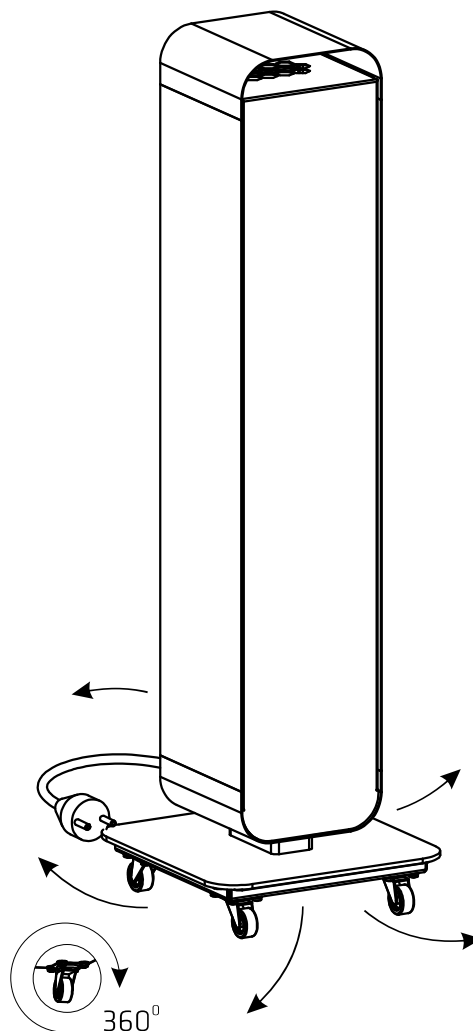

Set of guide wheels

A set of guide wheels for the UV-C Sterilon FLOW range of luminaires. Thanks to the 360° rotation function, it significantly facilitates manoeuvring the luminaire. It enables easy and quick mounting.

The base is made of durable powder-coated steel sheet, which ensures many years of use.

Available versions:

Index	Dimensions	Weight	Colour	UV-C STERILON FLOW 72W	UV-C STERILON FLOW 144W	UV-C STERILON FLOW 72W MONO
243646	230x230x53	2,5	Matt white	+	-	-
243660	290x230x53	3,0	White matt	-	+	-
243653	230x230x53	2,5	Gloss white	-	-	+

Wall bracket

Wall bracket for mounting the UV-C Sterilon FLOW range of luminaires. Simple installation with included fixing screws.

Available versions:

Index	Dimensions	Set	Colour	UV-C STERILON FLOW 72 W	UV-C STERILON FLOW 144 W	UV-C STERILON FLOW 72 W MONO
240485	225x140x160	1.3	Matt white	+	-	-
240492	225x220x160	1.75	Matt white	-	+	-
240478	225x140x160	1.3	Gloss white	-	-	+