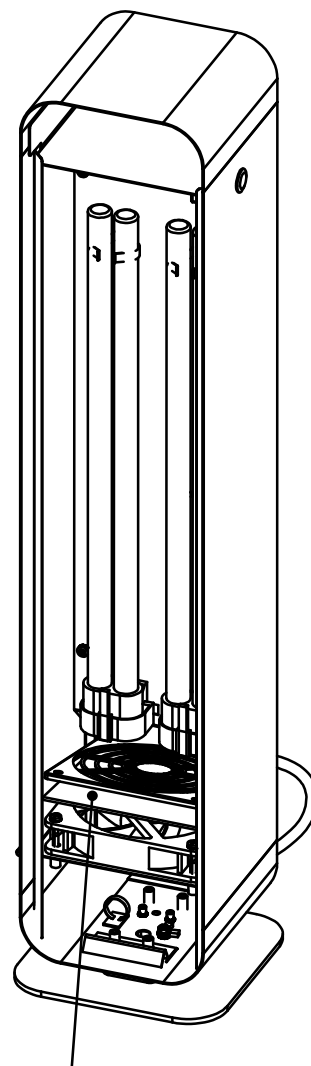

HEPA FILTER

Available versions:

Index	UV-C STERILON FLOW 72W	UV-C STERILON FLOW 144W	UV-C STERILON FLOW 72W MONO
243677	+	+	+

Luminaire parameters are given with tolerance permitted by the standard. The manufacturer reserves the right to change the parameters of the product not for the worse, in the course of its improvement, and to make design changes or upgrade the product. Materials presented in the technical data sheet are not a commercial offer. The complete, current offer of Lena Lighting along with current parameters can be found on the manufacturer's website.