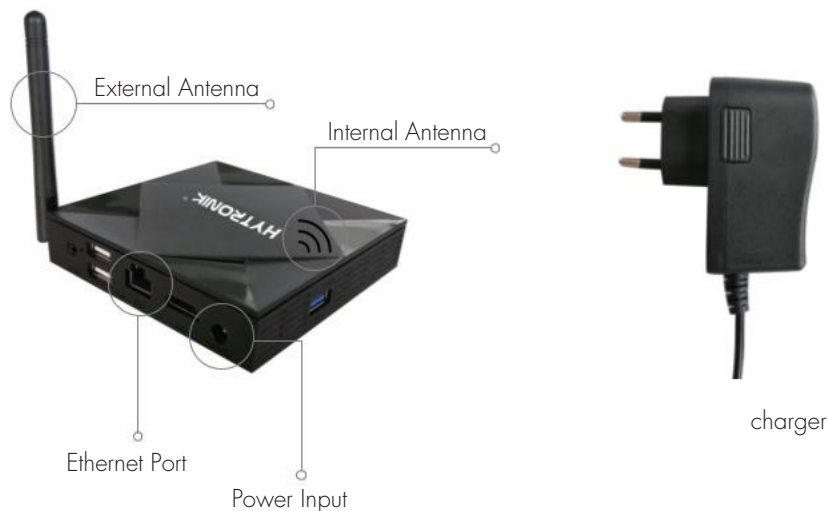

Bluetooth Gateway

Index LL: 624919

HBGW01

Remote Control Access

LENA
LIGHTING

Clue

Technical Data

Product Dimension	105x105x25mm
CPU	Allwinner H6.up to 1.5 GHz. Quad core ARm Cortex-A53
GPU	Mali-T720
RAM	4G DDR III
ROM	32G
DC In	DC5V/2A
Lan	RJ45 Ethernet port(100M)
Dual Wifi	2.4G+5G(AC2x2)
BT	BT4.1
Power Indicator	Power On:Blue
Bluetooth Range	Max. 10m
Safety and EMC	EN-60950-1,EN-301489-17 EN-301489-1,EN-30328
Operation temperature	Ta: -35°C ~ +70°C
IP rating	IP20

LENA LIGHTING | Clue

Smartphone app for both iOS & Android platform

Web app/platform:
www.iot.koolmesh.com

Mechanical Structure

Additional Information / Documents

1.Data sheet is subject to change without notice. Please always refer to the most recent release on [www.hytronik.com/products/bluetooth-technology->Bluetooth Accessories](http://www.hytronik.com/products/bluetooth-technology->Bluetooth-Accessories)