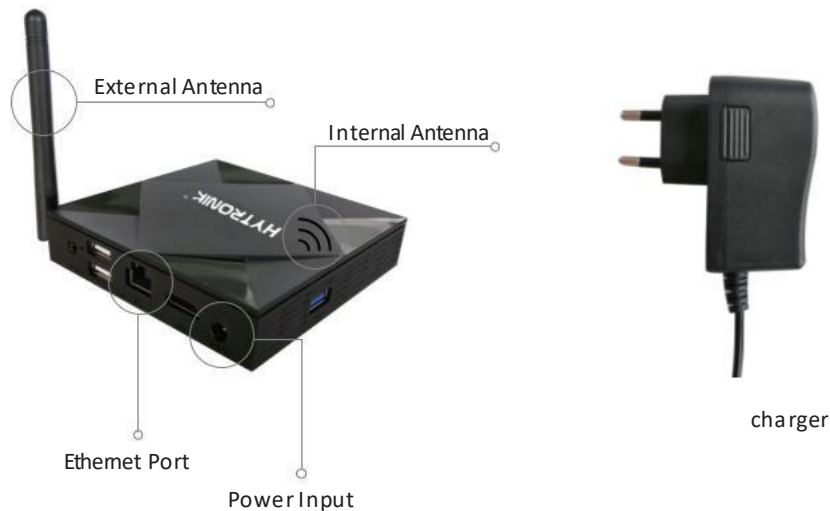

Bluetooth Gateway

Index LL: WSEL384

HBGW01

Remote Control Access

LENA
LIGHTING

Clue

Technical Data

Product Dimension	105x105x25mm
CPU	Allwinner H6.up to 1.5 GHz. Quad core ARm Cortex-A53
GPU	Mali-T720
RAM	4 G DDR III
ROM	3 2 G
DC In	DC 5 V/2A
Lan	RJ45 Ethernet port(100M)
Dual Wi	2.4G+5G(AC2x2)
BT	BT4.1
Power Indicator	Power On:Blue
Bluetooth Range	Max.10m
Safety and EMC	EN-60950-1,EN-301489-17 EN-301489-1,EN-30328
Operation temperature	Ta: -35°C ~ +70°C
IP rating	IP20

LENA LIGHTING | Clue

Smartphone app for both iOS & Android platform

Web app/platform:
www.iot.koolmesh.com

The image shows a smartphone app interface with icons for iOS and Android, and a laptop icon for the web app. Three QR codes are provided for downloading the app or accessing the web platform.

Mechanical Structure

Additional Information / Documents

1. Data sheet is subject to change without notice. Please always refer to the most recent release on www.hytronik.com/products/bluetooth technology ->Bluetooth Accessories
2. Regarding Hytronik standard guarantee policy, please refer to www.hytronik.com/download ->knowledge ->Hytronik Standard Guarantee Policy